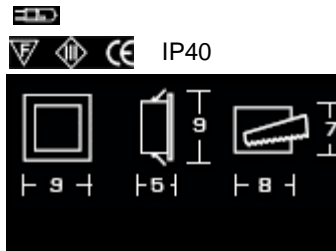

White

Chrome

Brushed Nickel

Grey

Supplied without bulb and without ballast